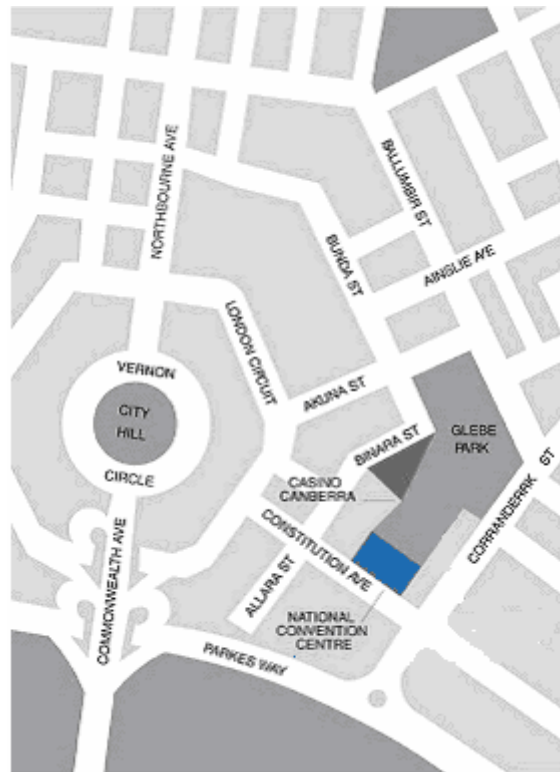

National Convention Centre

National Convention Centre
31 Constitution Avenue
Canberra ACT 2601
Phone : 02 6257 4905
Fax : 02 6257 6405

Locality Map

Access to the Convention Centre by:

Bus: Various routes drive past the front of the Convention Centre on their way into and out of Canberra City, including routes 30, 35, 38 and 80. Call Action Buses for more information, 131710.

Car/Taxi: Access can be made in the turning circle and car park entrance, both of which are located on Constitution Avenue. There is also a taxi rank on Binarra Street, in front of the Crowne Plaza Canberra.

Cabxpress – 02 6260 6011 (www.cabxpress.com.au to book online)

Canberra Cabs – 132 227

Elite Taxi Services – 6239 3666

Silver Service – 133 100

Foot: There is a walking bridge over Parkes Way, along Allara Street to Constitution Avenue and various walking paths through Commonwealth Park.

Cycle: There are cycle paths around the lake, across Commonwealth Avenue bridge, through Commonwealth Park and over the Allara St walking bridge overpass.